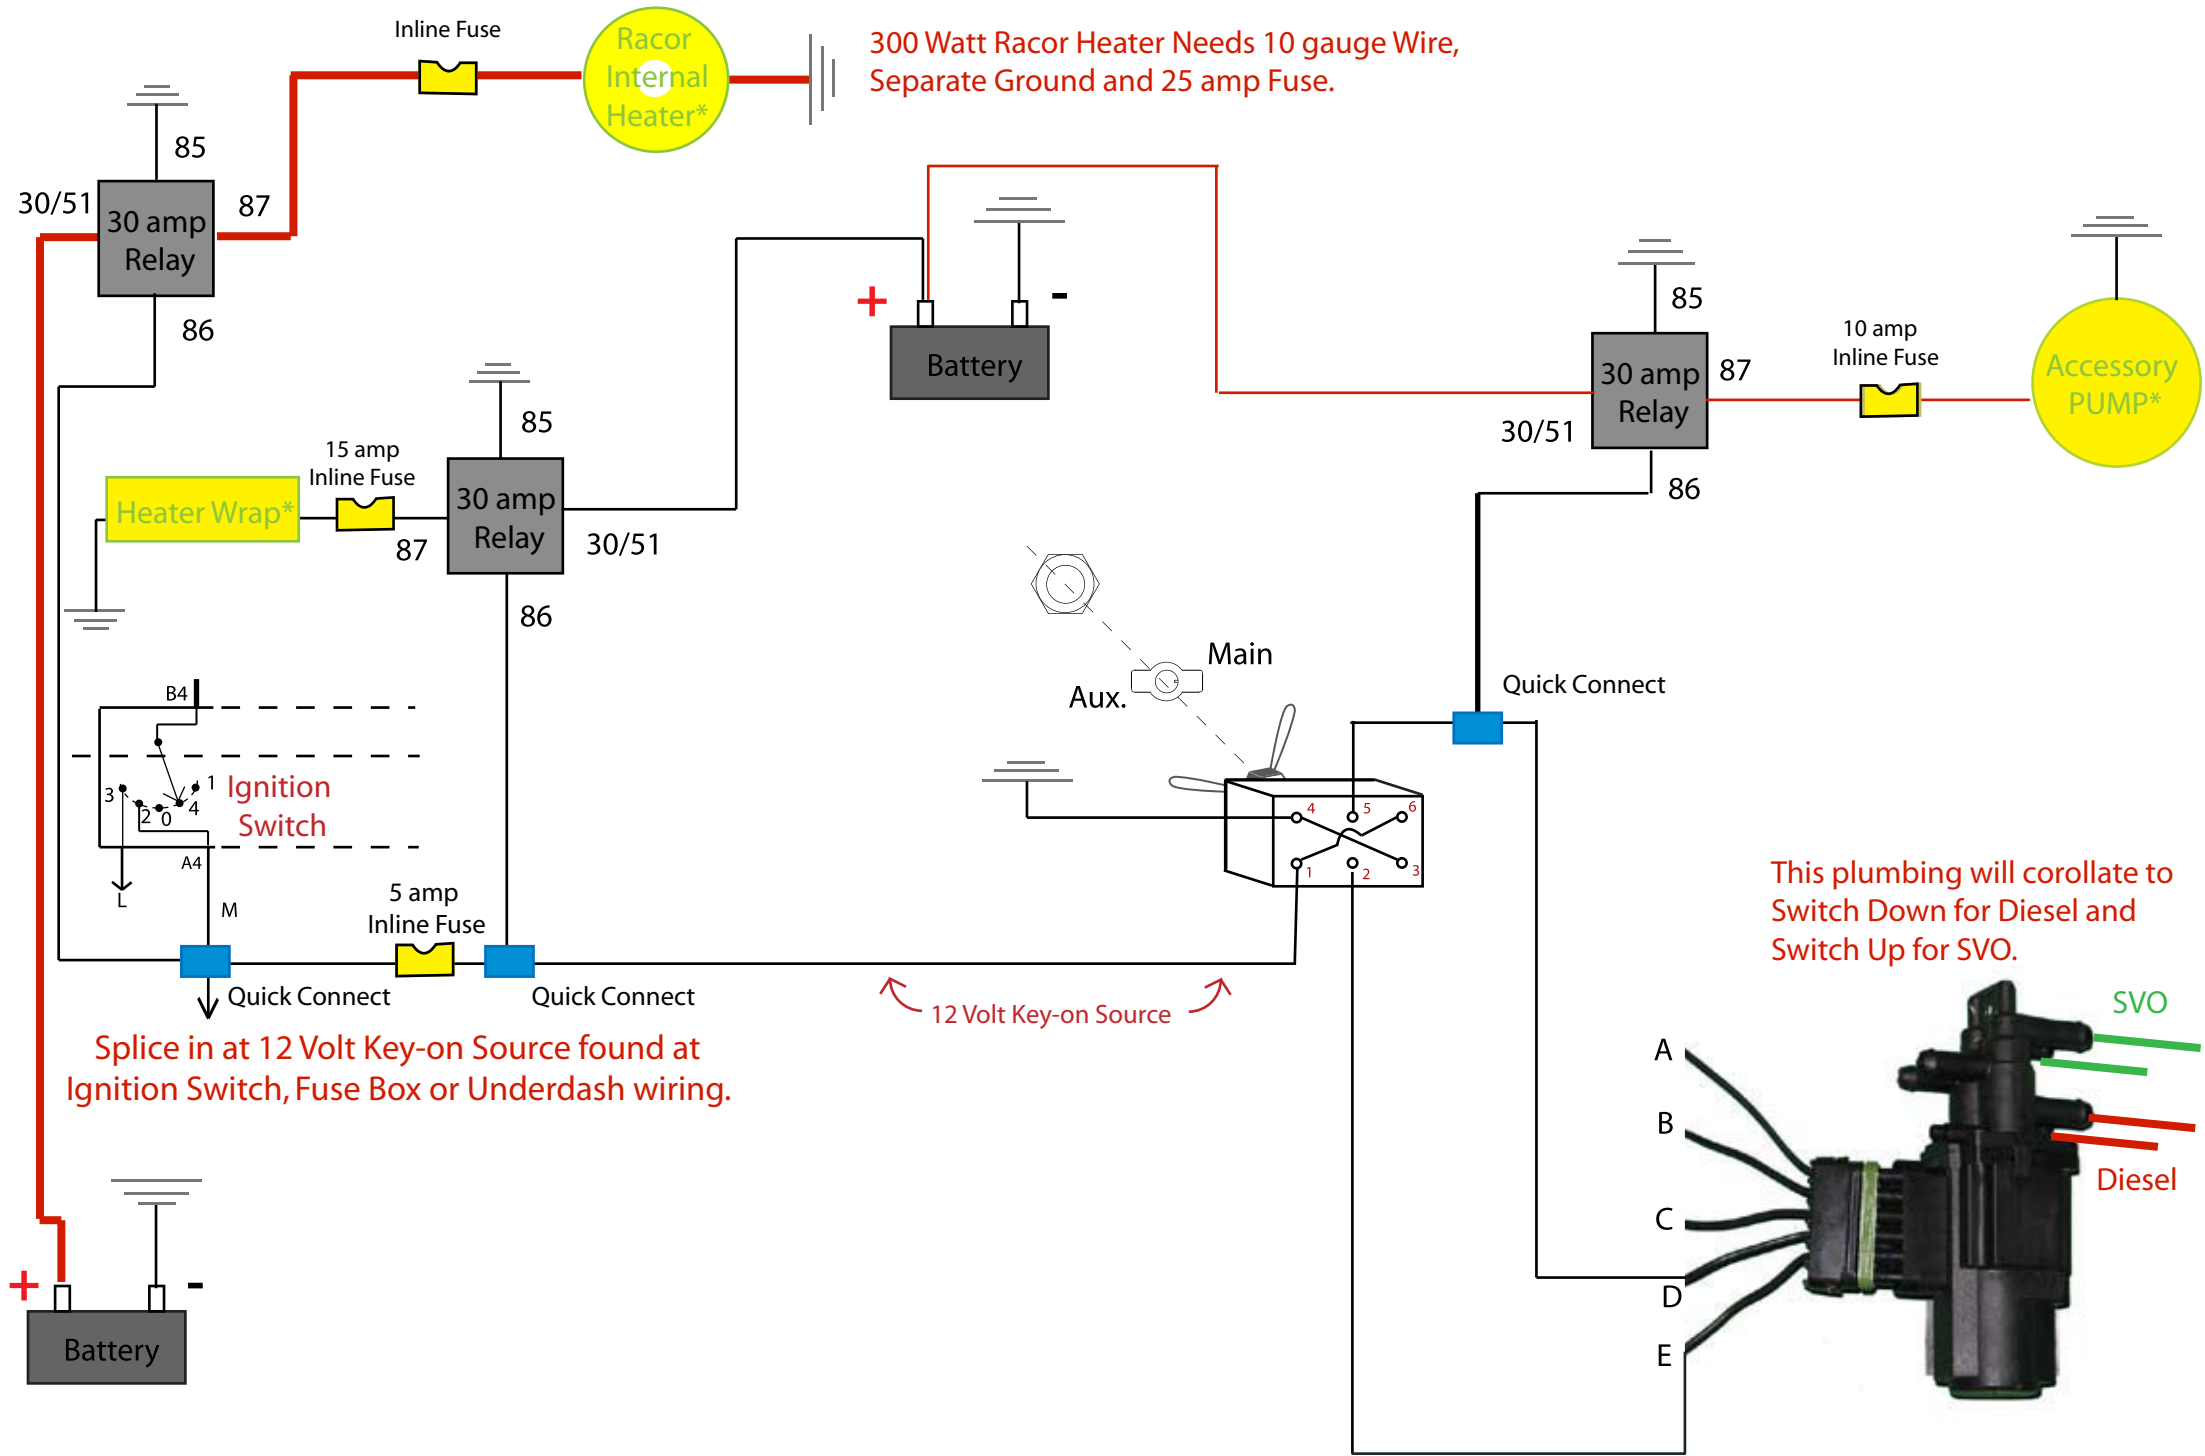

# 2001-2007 Chevy/GMC- Pollak Switching Valve Wiring Diagram

\* Not every System will have a Racor Internal Heater or a Heater wrap.